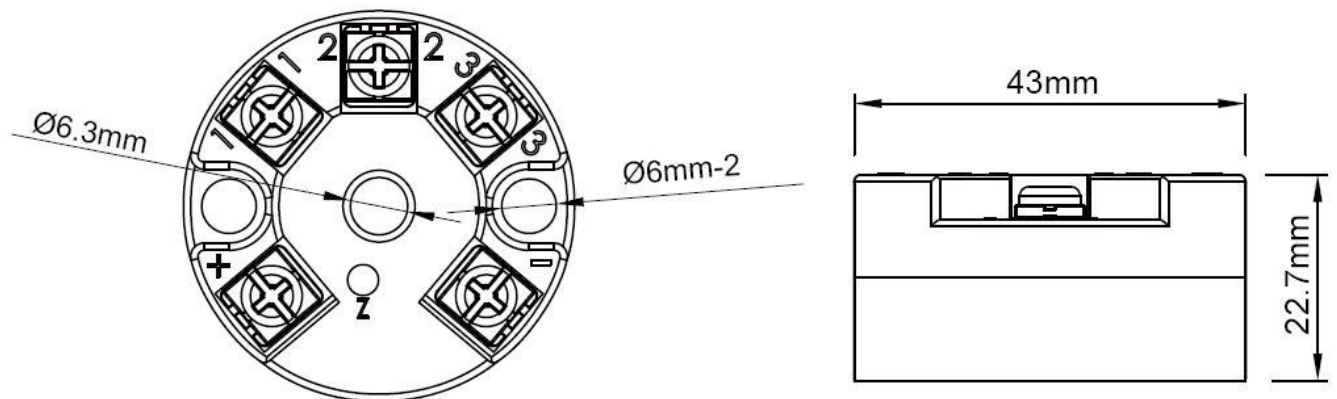

Digital T/C Temperature Transmitter for Head-mounting Type

Application

1. Linearised temperature measurement with TC sensor.
2. To avoid temperature signal attenuation during long-distance transmission, it converts PT100Ω into standard analog current output 4~20mA DC (2-wire)
3. In this way, a stable and accurate figure can be collected and shown on the display of terminal instrument. The instrument includes PLC, digital display, industrial computer, etc.

Features

1. Accuracy : MTD71: ± 0.2 % of F.S.
2. ZERO adjustment

Standard Specification

INPUT	
Input	Thermocouple type K
Measuring range	0~1200°C
OUTPUT	
Output	4~20 mA ; 2-wire
Accuracy	±0.2 % of F.S.
Accuracy of cold junction compensation	< 0.5°C (at 0~50°C)
Load resistance	≤ (supply voltage - 8 V) / 0.02A Ω
Output calibration (ZERO) adjustment range	±10%
Response time	< 250 ms
PROTECTION	
Electrical protection	Polarity & Sensor disconnection protection
Sensor disconnection protection	output 22.3mA
Certification	CE
ELECTRICAL SPECIFICATION	
Power supply	10~30 VDC
Working temperature	0~50°C
Working humidity	0~95%
Storage temperature	-20~70°C
Temperature drift	< ± 0.015 % fs/°C
Electrical connection	terminal screw
Protection degree	housing: IP30 ; terminal: IP10
Housing	ABS
Weight	55g

External Dimension

Diagram

Order information

MT **D** 71 - **2** **080**
A B C

(A) Product Type	(B) Input	(C) Temperature Range		
D : digital type	2 : T/C (type K)	005 : 0~200°C	060 : 0~600°C	120 : 0~1200°C
		040 : 0~400°C	080 : 0~800°C	W : special span