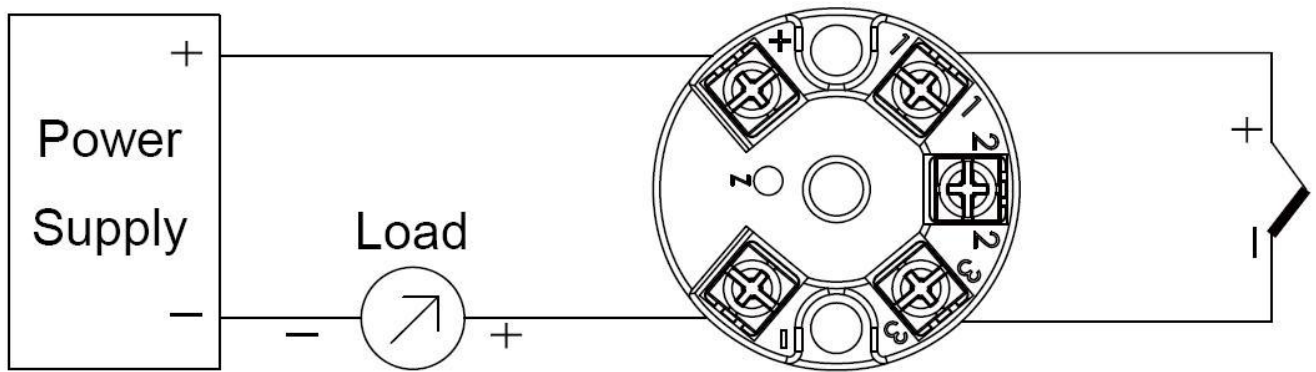

Digital T/C Temperature Transmitter for Head-mounting Type

Application

1. Linearised temperature measurement with TC sensor.
2. To avoid temperature signal attenuation during long-distance transmission, it converts PT100Ω into standard analog current output 4~20mA DC (2-wire)
3. In this way, a stable and accurate figure can be collected and shown on the display of terminal instrument. The instrument includes PLC, digital display, industrial computer, etc.

Features

1. Accuracy : MTD71: ± 0.2 % of F.S.
2. ZERO adjustment

Standard Specification

INPUT	
Input	Thermocouple type K
Measuring range	0~1200°C
OUTPUT	
Output	4~20 mA ; 2-wire
Accuracy	±0.2 % of F.S.
Accuracy of cold junction compensation	< 0.5°C (at 0~50°C)
Load resistance	≤ (supply voltage - 8 V) / 0.02A Ω
Output calibration (ZERO) adjustment range	±10%
Response time	< 250 ms
PROTECTION	
Electrical protection	Polarity & Sensor disconnection protection
Sensor disconnection protection	output 22.3mA
Certification	CE
ELECTRICAL SPECIFICATION	
Power supply	10~30 VDC
Working temperature	0~50°C
Working humidity	0~95%
Storage temperature	-20~70°C
Temperature drift	< ± 0.015 % fs/°C
Electrical connection	terminal screw
Protection degree	housing: IP30 ; terminal: IP10
Housing	ABS
Weight	55g

External Dimension

Diagram

Order information

MT **D** 71 - **2** **080**
A B C

(A) Product Type	(B) Input	(C) Temperature Range		
D : digital type	2 : T/C (type K)	005 : 0~200°C	060 : 0~600°C	120 : 0~1200°C
		040 : 0~400°C	080 : 0~800°C	W : special span