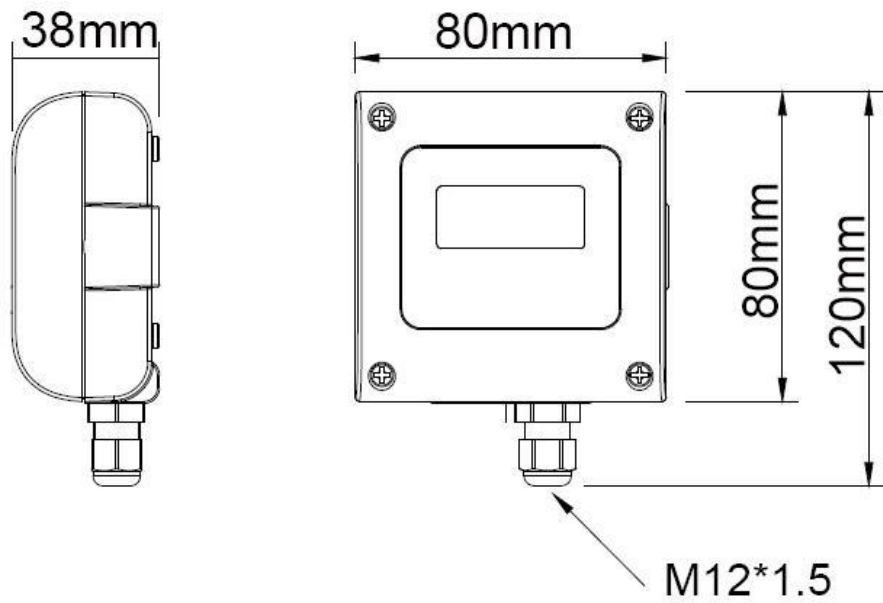

## Signal Indicator for wall type

### Features

1. Double lines - 4 digits LCD display with back light.
2. Display various physical quantity unit.
3. The reading is programmable.
4. Suitable for the industrial on-site application.

# Standard Specification

<b>INPUT</b>	
Input	0~20mA / 4~20mA / 0-5V / 1-5V / 0-10V
Physical quantity unit ( 3-digit)	Temperature(°C) / humidity(%) / Pressure(bar) / Flow(m/s) / Gas(ppm)
<b>OUTPUT</b>	
Display type	LCD module with back light, single or double line character
Display range	-1999 ~ +9999
Digit	0~3 unit
Height of character	5.56mm
Connection of signal	3-wire loop
Linear accuracy	±0.2%
Load resistance	4~20mA < 500Ω / 0~10V ≥ 10KΩ
<b>ENVIRONMENT</b>	
Working temperature	0 ~ 50°C
Working humidity	0 ~ 95 % (non-cond.)
Storage temperature	-25 ~ +60°C
<b>ELECTRICAL REGULATION</b>	
Power supply	24VDC ± 10%
Electrical connection	6P connector & M12 cable steel filter
Installation	wall type
<b>PROTECTION</b>	
Protection degree	IP : 65
Electrical protection	Polarity protection; Over-voltage
Certification	CE
Housing	PC fire-proof class
Option	DIN - rail type
Weight	135g

## External Dimension