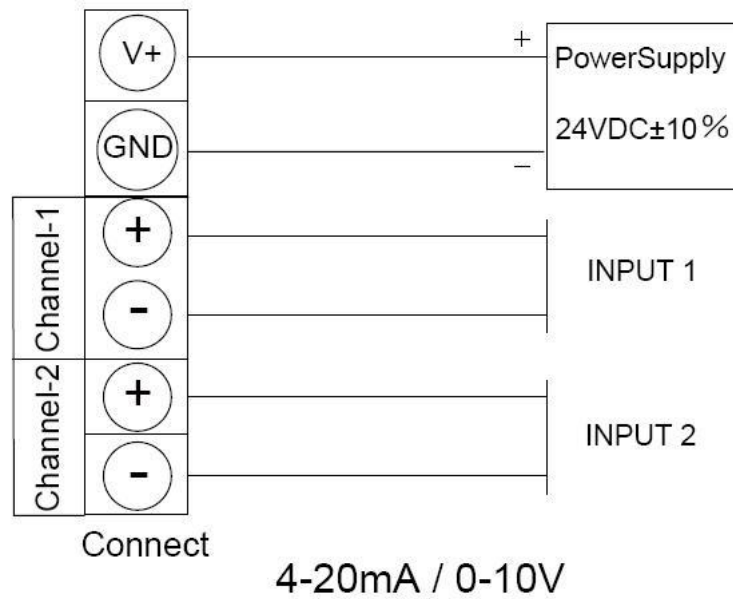

External Dimension

Diagram