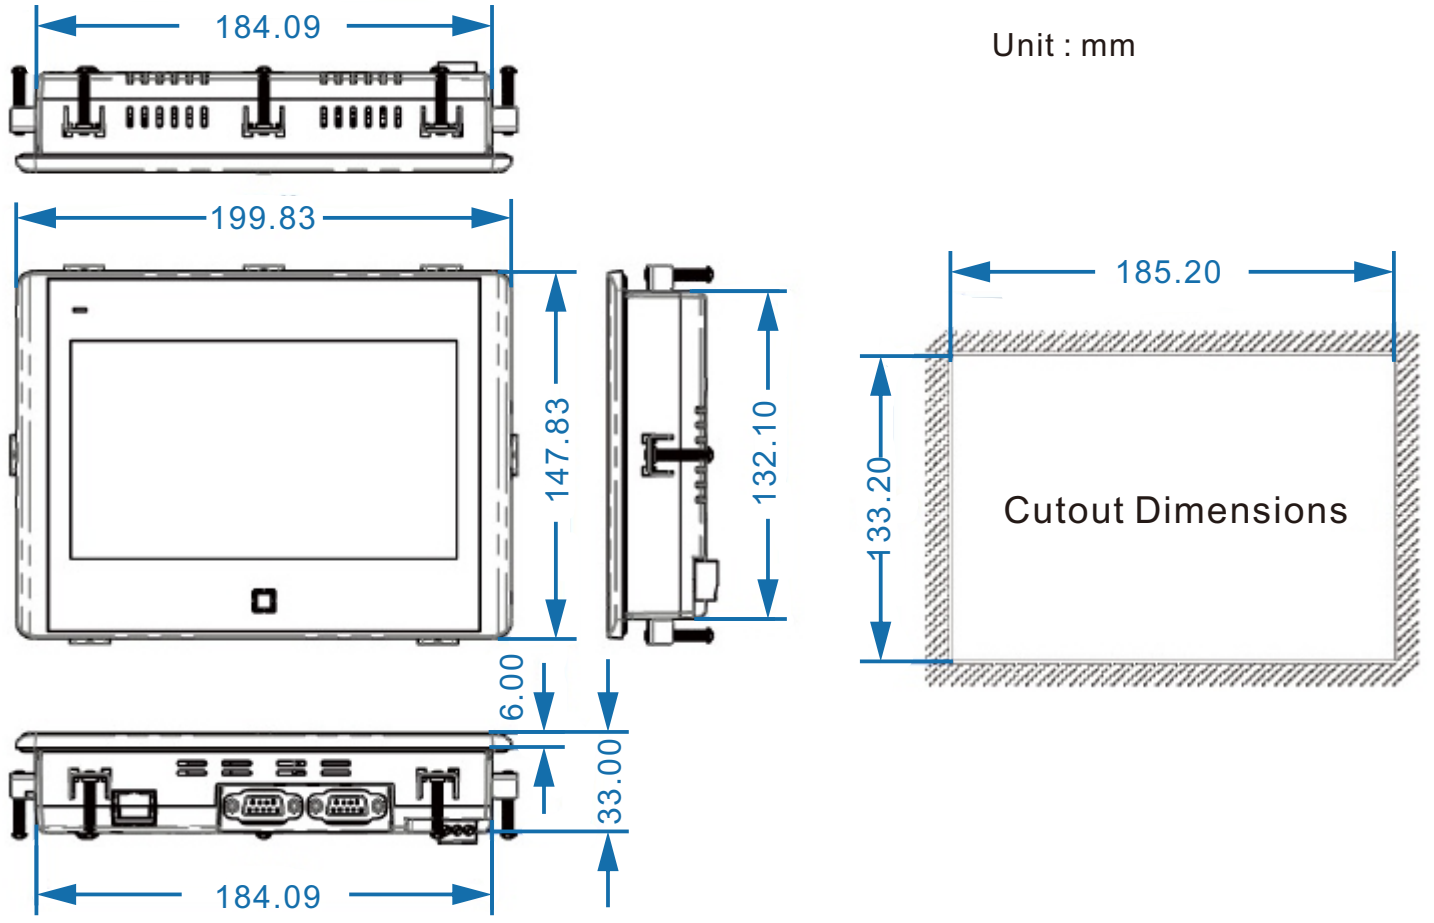

### Specifications

Model	HM-64
Appearance	
<b>Temperature</b>	
Port	6 points
Sensor	PT-100 Ω (3-wire)
Range	-50.0~150.0°C (-200~600°C --- option)
Accuracy	± 0.1% FS.
<b>Digital input (DI)</b>	
Port	4 points
NPN mode	DC 0V, -8mA
PNP mode	DC 24V, 8mA
<b>Relay output</b>	
Port	4 points
Contact capacity	5A, 250VAC / 30VDC
<b>Temperature/Humidity (Option)</b>	
Range	-30~130 °C, 0~100%RH
Humidity Accuracy	± 0.3 %
Temperature Accuracy	± 0.5°C
<b>Dimension</b>	
W x H x D	199.8 x 147.8 x 80.0 (mm)

## Wiring Connection

## Dimension