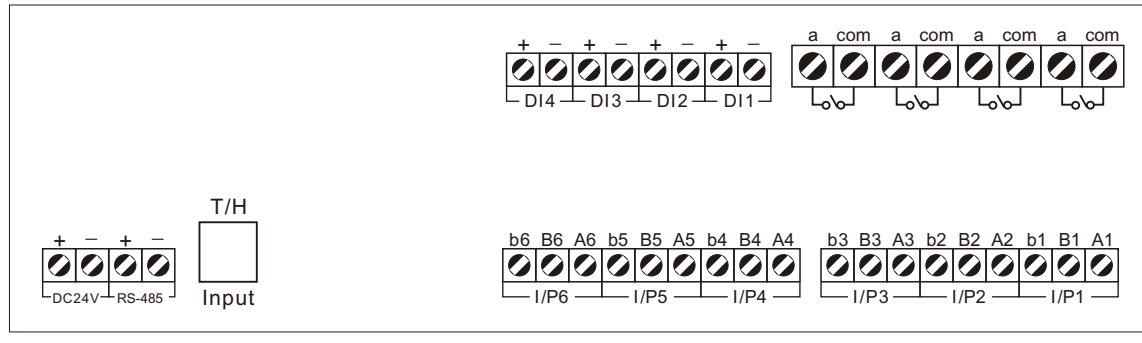

## Recorder / Data Logger

### ■ Features

Display : 7" TFT, color depth : 65,536  
 Isolated : Power / RS-485 / Relay  
 Interface : Modbus RTU mode / USB / Ethernet

### Specifications

Model	HM-64
Appearance	
<b>Temperature</b>	
Port	6 points
Sensor	PT-100 Ω (3-wire)
Range	-50.0~150.0°C (-200~600°C --- option)
Accuracy	± 0.1% FS.
<b>Digital input (DI)</b>	
Port	4 points
NPN mode	DC 0V, -8mA
PNP mode	DC 24V, 8mA
<b>Relay output</b>	
Port	4 points
Contact capacity	5A, 250VAC / 30VDC
<b>Temperature/Humidity (Option)</b>	
Range	-30~130 °C, 0~100%RH
Humidity Accuracy	± 0.3 %
Temperature Accuracy	± 0.5°C
<b>Dimension</b>	
W x H x D	199.8 x 147.8 x 80.0 (mm)

## Dimension