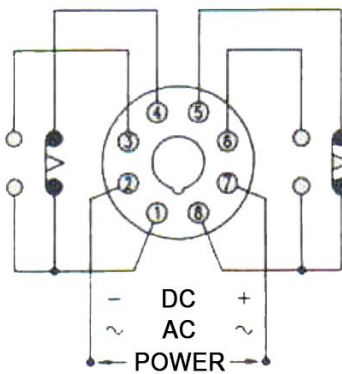

NC (1-4)

NO (1-3)

ON LAMP

UP LAMP

Rt: Resetting time

TM48S- Mode A

POWER (2-7)

NC (8-5)

NO (8-6)

NC (1-4)

NO (1-3)

LAMP

TM48S- Mode B

POWER (2-7)

NC (8-5)

NO (8-6)

NC (1-4)

NO (1-3)

LAMP

Rt: Resetting time

訂貨索引

TH3M-N B 1 A

A B C D E

A. 產品型號: