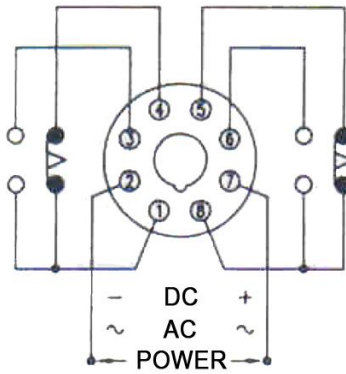

P2CF-08

P3G-08

US08

Φ 31.5

TH3M-N TH3M-Y

POWER (2-7)

NC (8-5)

NO (8-6)

NC (1-4)

NO (1-3)

ON LAMP

UP LAMP

Rt: Resetting time

TM48S- Mode A

POWER (2-7)

NC (8-5)