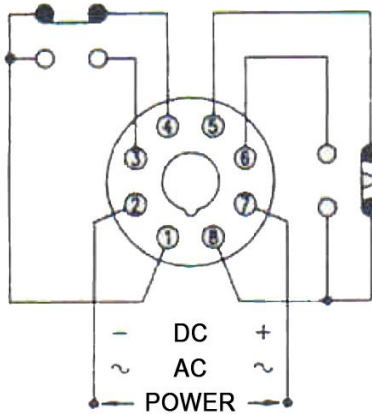

NC (1-4)

NO (1-3)

ON LAMP

UP LAMP

Rt: Resetting time

TM48S- Mode A

POWER (2-7)

NC (8-5)

NO (8-6)

NC (1-4)

NO (1-3)

LAMP

TM48S- Mode B

POWER (2-7)

NC (8-5)

NO (8-6)