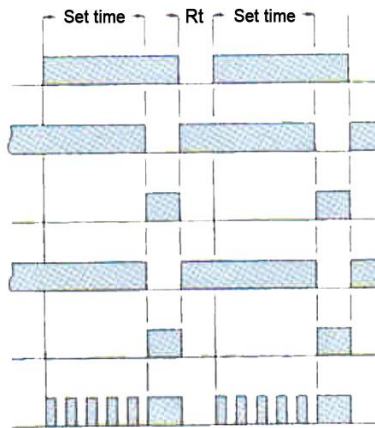

POWER (2-7)

NC (8-5)

NO (8-6)

NC (1-4)

NO (1-3)

LAMP