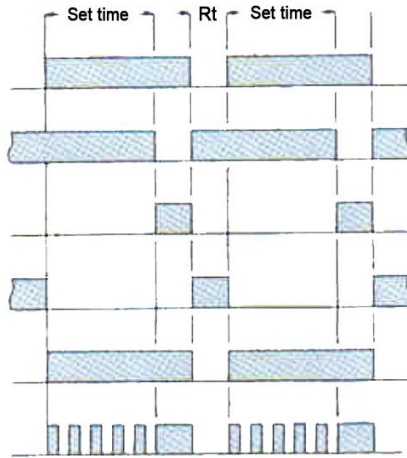

POWER (2-7)

NC (8-5)

NO (8-6)

NC (1-4)

NO (1-3)

LAMP

TM48S- Mode B